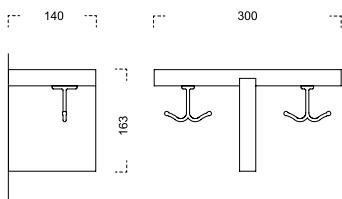

HYLLA / SHELF

T formad hylla i massivt trä. Finns i fyra storlekar. Mini T och T2 med 2 krokar, T4 med 4 och T8 med 8 krokar. T fungerar som klädhängare, hatthylla eller telefonbord med plats för allt från handdukar och förkläden till jackor och paraplyer.

Material:

Obehandlad björk
Oljad ek
Oljad valnöt
Vit lack

T-shaped wall shelf in solid wood. Available in four sizes: Mini T and T2 with 2 hooks, T4 with 4 hooks, and T8 with 8 hooks. Use it to hang coats on, as a hat-rack, phone stand or for everything from towels to umbrellas.

Materials:

Unfinished birch
Oiled oak
Oiled walnut
White lacquer

hylla T2