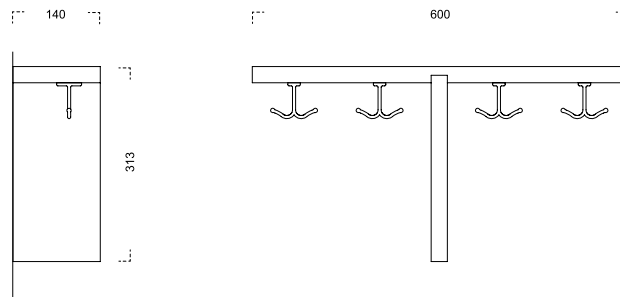

HYLLA / SHELF

T formad hylla i massivt trä. Finns i fyra storlekar. Mini T och T2 med 2 krokar, T4 med 4 och T8 med 8 krokar. T fungerar som klädhängare, hatthylla eller telefonbord med plats för allt från handdukar och förkläden till jackor och paraplyer.

Material:

Obehandlad björk
Oljad ek
Oljad valnöt
Vit lack

T-shaped wall shelf in solid wood. Available in four sizes: Mini T and T2 with 2 hooks, T4 with 4 hooks, and T8 with 8 hooks. Use it to hang coats on, as a hat-rack, phone stand or for everything from towels to umbrellas.

Materials:

Unfinished birch
Oiled oak
Oiled walnut
White lacquer

hylla T4