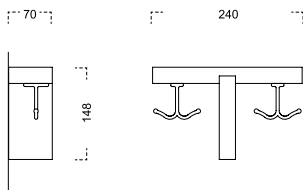

HYLLA / SHELF

T formad hylla i massivt trä. Finns i fyra storlekar. Mini T och T2 med 2 krokar, T4 med 4 och T8 med 8 krokar. T fungerar som klädhängare, hatthylla eller telefonbord med plats för allt från handdukar och förkläden till jackor och paraplyer.

Material:

Obehandlad björk
Oljad ek
Oljad valnöt
Vit lack

T-shaped wall shelf in solid wood. Available in four sizes: Mini T and T2 with 2 hooks, T4 with 4 hooks, and T8 with 8 hooks. Use it to hang coats on, as a hat-rack, phone stand or for everything from towels to umbrellas.

Materials:

Unfinished birch
Oiled oak
Oiled walnut
White lacquer

mini T